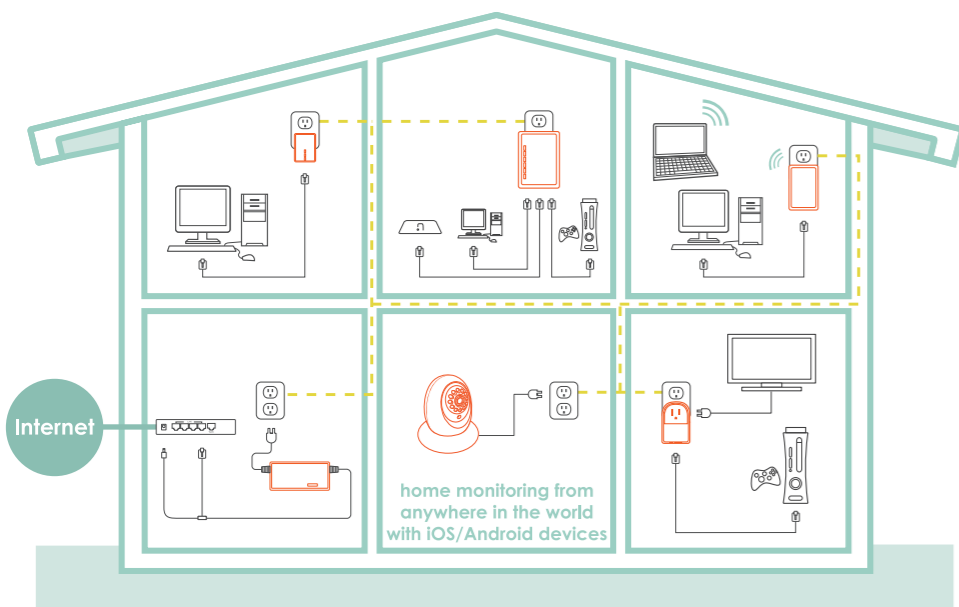

500+Mbps

<b>Qualcomm</b> <small>ATHEROS</small> AV2 Chipset: QCA7450		mini AV2 Ethernet Bridge PS958-EB5	mini AV2 Ethernet Bridge with Smart Link™ PSG958-EB5		AV2 Ethernet Bridge PE958-PLA5			nano AV2 Pass Through PN959-EP5	
<b>Qualcomm</b> <small>ATHEROS</small> Chipset: AR7420	nano Ethernet Bridge PN928-EB2	mini Ethernet Bridge PS958-EB2	mini Ethernet Bridge with Smart Link™ PSG958-EB2	Wireless N Access Point PS857-AP24			4-Port Ethernet Bridge PS957-EB2	nano Pass Through PN959-EP2	Pass Through PE959-EP2
<b>Qualcomm</b> <small>ATHEROS</small> Chipset: AR7400		mini Ethernet Bridge PS958-EB			Ethernet Bridge with Smart Link™ PG958-EB		4-Port Ethernet Bridge PS957-EB		Pass Through PE959-EP

200Mbps

<b>Qualcomm</b> <small>ATHEROS</small> Chipset: AR6410	nano Ethernet Bridge PN928-EB1							nano Pass Through PN929-EP1	IP Camera with Night Vision PC10		
<b>Qualcomm</b> <small>ATHEROS</small> Chipset: AR6400 AR6405		mini Ethernet Bridge PS928-EB			36-Watt Y-Cable Power Supply PE928-PLA		4-Port Ethernet Bridge PS927-EB		Pass Through PE929-EP		
<b>BROADCOM</b> Chipset: BCM60321	nano Ethernet Bridge PN928-EBg	mini Ethernet Bridge PS928-EBg / PS928-EBg2			36-Watt Y-Cable Power Supply PE928-PLAg			Wireless N Access Point PS827-APg	nano Pass Through PN929-EPg	Pass Through PE929-EPg	IP Camera with Night Vision PC10g

New for summer 2013

- HomePlug AV 2 Series Shipping Now!
- Smallest HomePlug AV 2 Pass Through Bridge in the market
- Brand new HomePlug IP Camera System with Night Vision

Internet & Network Media Sharing ● IPTV ● Extend Wireless Network ● Home Monitoring